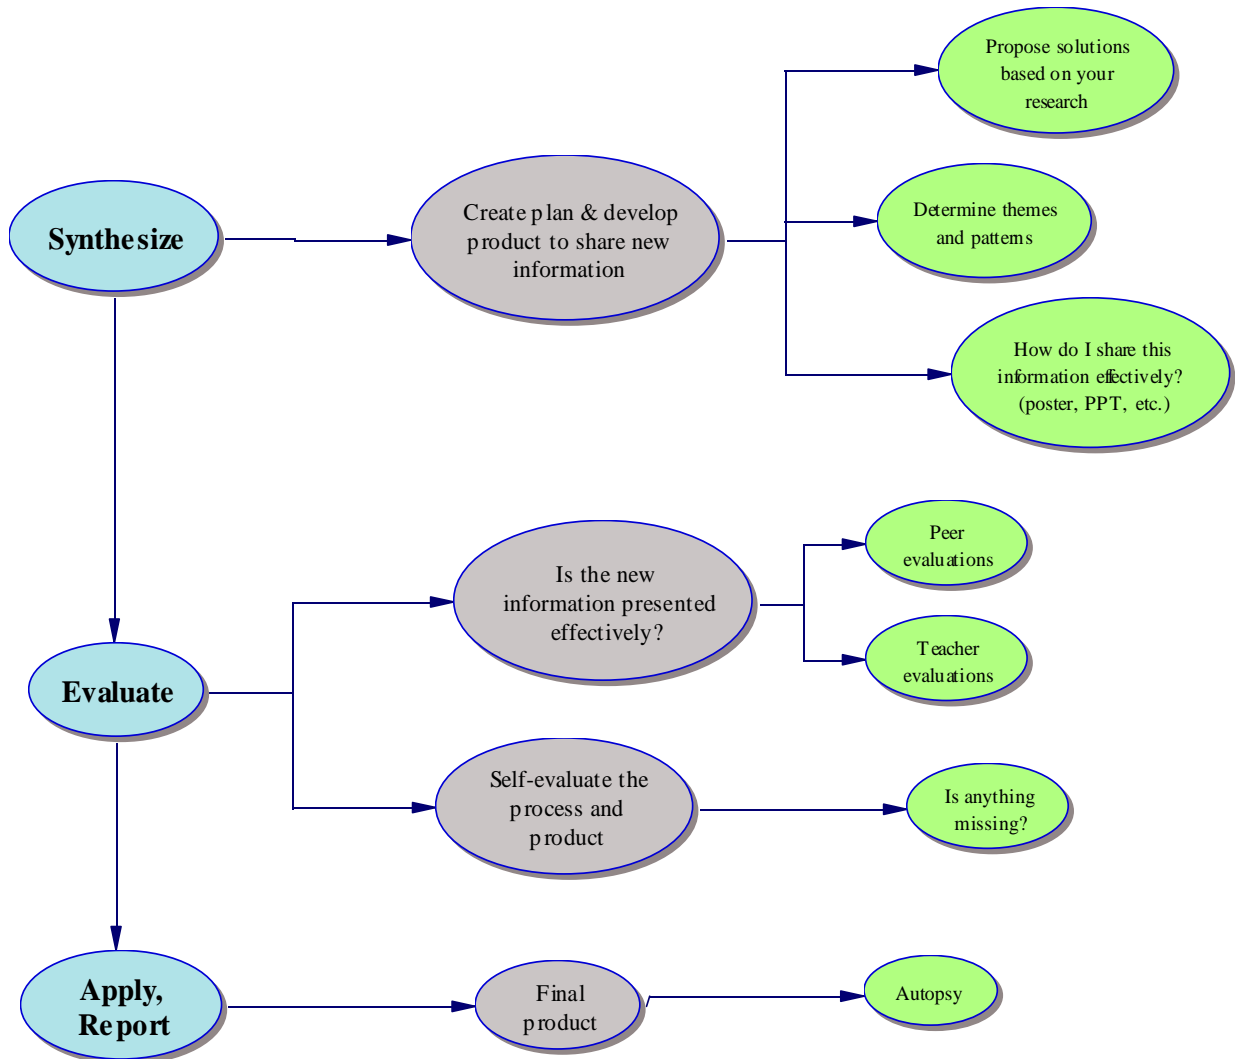

# Information Producers

This model is a synthesis of work done previously by Jamie McKenzie with the D20 Information Literate Student Models. Substantial portions are taken verbatim from Dr. McKenzie's model and are separately copyrighted.