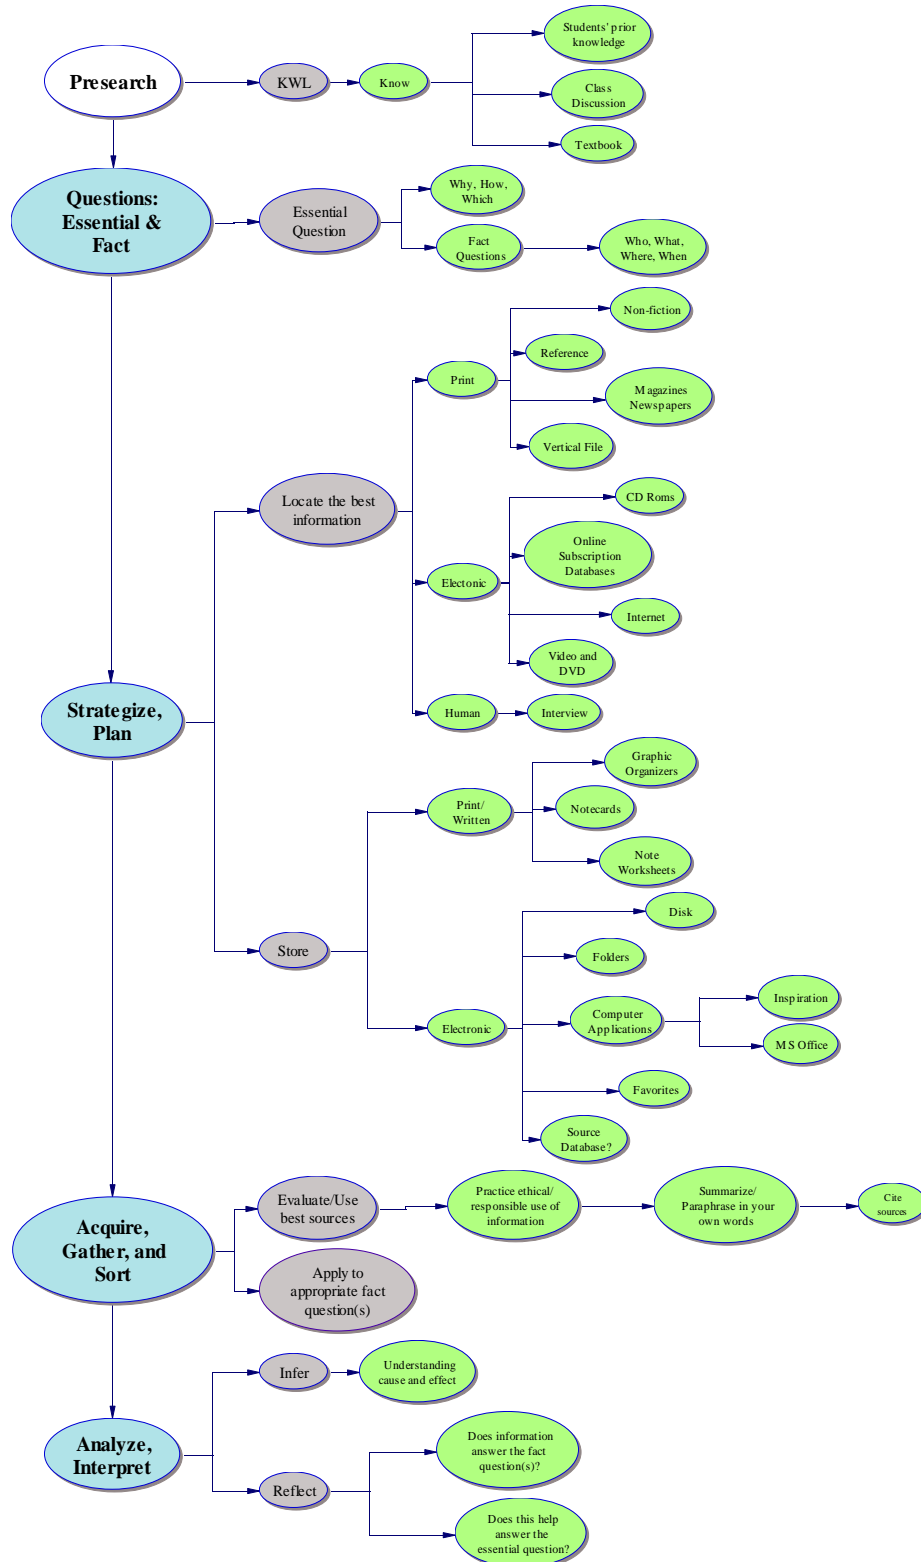

Information Consumers

This model is a synthesis of work done previously by Jamie McKenzie with the D20 Information Literate Student Models. Substantial portions are taken verbatim from Dr. McKenzie's model and are separately copyrighted. Those words, phrases and sections may not be reproduced by others without his permission which he has granted to D20 for this limited purpose only.